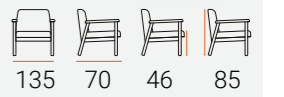

TELLO ROPE
(Double-Single)

CANNES
(Double-Single)