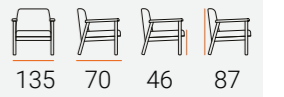

MARSEILLE (Bench-Single)

B 310 BENCH

VICTORIA BENCH

MELISA
(Sofa-Bergere)

JETSON BENCH

B 750 C BENCH

B 5000 C BENCH

ADELLA SINGLE

ADELLA DOUBLE

ADELLA TABLE

BOSTON
(Double-Single)

PAUL SINGLE

PAUL DOUBLE

PAUL TABLE

BOSTON ROPE
(Double-Single)

TELLO
(Double-Single)

BASEBALL
(Double-Single)

TELLO ROPE
(Double-Single)

CANNES
(Double-Single)

NEVA
(Double-Single)

ASTANA
(Double-Single)

NESA
(Double-Single)

B 1270
(Double-Single)

ASTANA TABLE