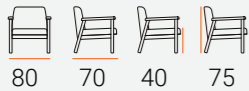

MARSEILLE (Bench-Single)

B 310 BENCH

VICTORIA BENCH

MELISA
(Sofa-Bergere)

JETSON BENCH

B 750 C BENCH

B 5000 C BENCH

ADELLA SINGLE

ADELLA DOUBLE

ADELLA TABLE

BOSTON
(Double-Single)

PAUL SINGLE

PAUL DOUBLE

PAUL TABLE

BOSTON ROPE
(Double-Single)

TELLO
(Double-Single)