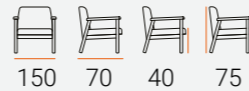

MARSEILLE (Bench-Single)

B 310 BENCH

VICTORIA BENCH

MELISA
(Sofa-Bergere)

JETSON BENCH

B 750 C BENCH

B 5000 C BENCH

ADELLA SINGLE

ADELLA DOUBLE

ADELLA TABLE

BOSTON
(Double-Single)

PAUL SINGLE

PAUL DOUBLE

PAUL TABLE

BOSTON ROPE
(Double-Single)

TELLO
(Double-Single)