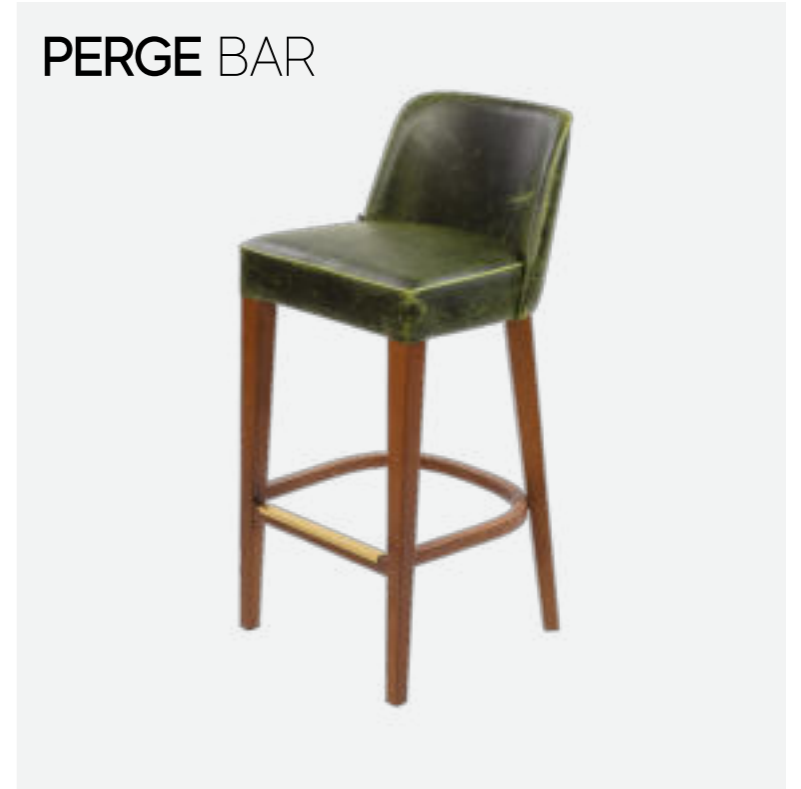

44 55 46 84 8,5

ASTI

49 55 46 93 8

BAR CHAIRS

*Luxury is when it seems flawless,
when you reach the right balance between
all elements. Understated theatricality –
that is what our luxury is all about*

BOHO BAR

51 52 77 106 11 Kg

PERGE QUILTED HOBNAILED

46 50 82 102 8 Kg

PERGE BAR

ELVIS BAR

51 47 65 96 8 Kg

COOPER BAR

46 53 80 108 7,5 Kg